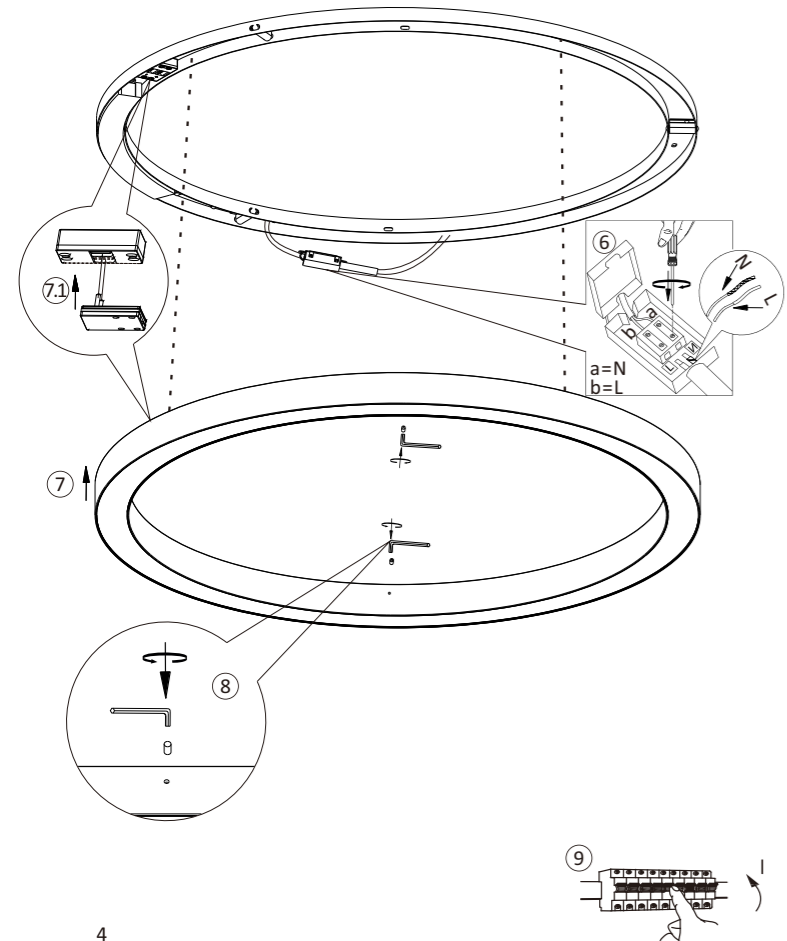

Anlernen der Fernbedienung an die Leuchte

Schalten Sie die Leuchte über den Wandschalter ein. Drücken Sie innerhalb von 5 Sekunden die ON-Taste auf der Fernbedienung. Die Leuchte ist nun angelernt und kann über die Fernbedienung gesteuert werden.

!!! Eine Fernbedienung kann unbegrenzt viele Leuchten steuern. Eine Leuchte kann von einer Fernbedienung angesteuert werden !!!

Assigning the remote control to the light

Switch the light on via the wall switch. Press the ON button on remote control within 5 seconds. The light is now assigned and can be operated by the remote control.

!!! A remote control can control an unlimited number of lights. A light can be operated by one remote control !!!

Beschreibung / Description	Betriebsgröße / Operation data
Batterie / Battery	2x AAA, 1,5V
Sendefrequenz / Transmission frequency	433,92 MHz
Sendeleistung / Transmitting power	1,0 mW
Leerlaufstrom / No-load current	0,001 mA
Betriebsstrom / Operating current	max.15 mA
Reichweite der Fernbedienung / Range of the remote control	6-8 m