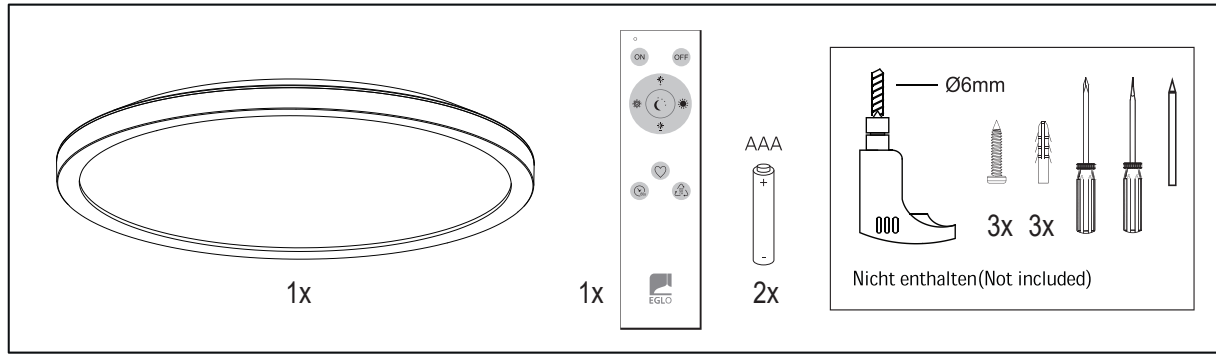

Art.Nr.: 75737, 75738,  
75739

www.eglo.com

ET3909 IR-remote control for article no.75737, 75738, 75739

1	ON	
2	OFF	
3		10%
	hold 3S	10%
4		10%
	hold 3S	10%
5		2700K
	hold 3S	2700K
6		2700K
	hold 3S	2700K
7		10% (warm white)
8		Favourite light color temperature (Press 3 seconds)
9		hold 2S → 60s off
10		2700K → 2700K & 6500K → 6500K