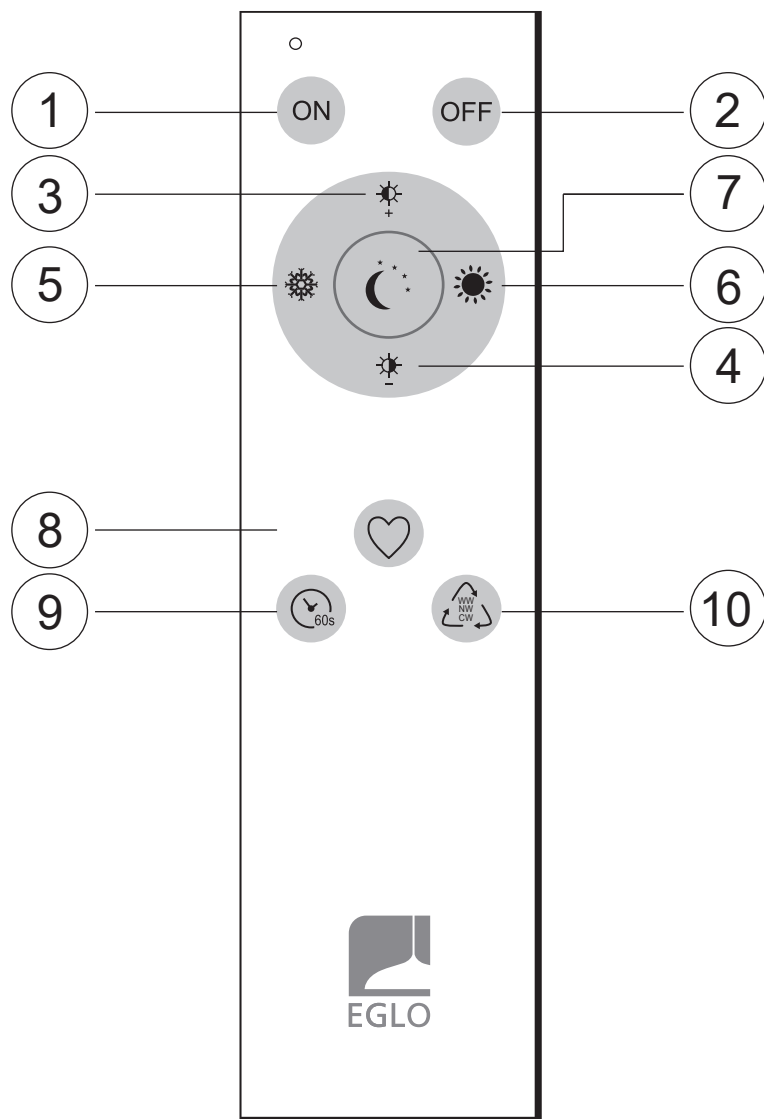

Art.Nr.: 75737, 75738,  
75739

www.eglo.com

ET3909 IR-remote control for article no.75737, 75738, 75739

1	ON	
2	OFF	
3		10%
	hold 3S	10%
4		10%
	hold 3S	10%
5		2700K
	hold 3S	2700K
6		2700K
	hold 3S	2700K
7		10% (warm white)
8		Favourite light color temperature (Press 3 seconds)
9		hold 2S → 60s off
10		2700K → 2700K & 6500K → 6500K