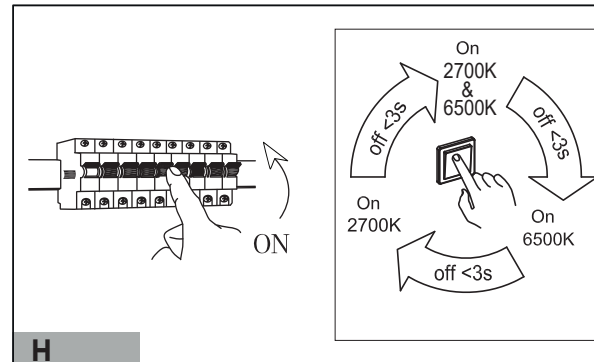

Art.Nr.: 75737, 75738,  
75739

www.eglo.com

ET3909 IR-remote control for article no.75737, 75738, 75739

1	ON	
2	OFF	
3		10%
	hold 3S	10%
4		10%
	hold 3S	10%
5		2700K
	hold 3S	2700K
6		2700K
	hold 3S	2700K
7		10% (warm white)
8		Favourite light color temperature (Press 3 seconds)
9		hold 2S → 60s off
10		2700K → 2700K & 6500K → 6500K