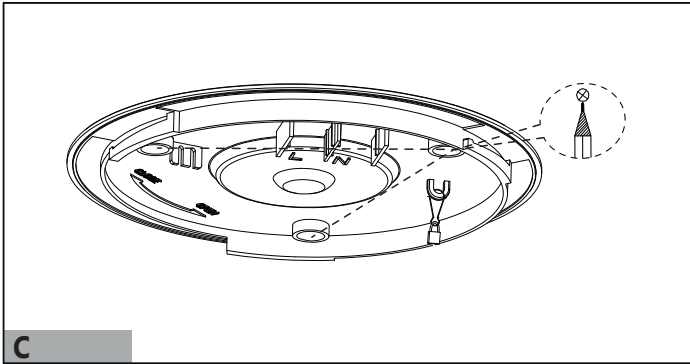

Art.Nr.: 75737, 75738,  
75739

www.eglo.com

ET3909 IR-remote control for article no.75737, 75738, 75739

1	ON	
2	OFF	
3		10%
	hold 3S	10%
4		10%
	hold 3S	10%
5		2700K
	hold 3S	2700K
6		2700K
	hold 3S	2700K
7		10% (warm white)
8		Favourite light color temperature (Press 3 seconds)
9		hold 2S → 60s off
10		2700K → 2700K & 6500K → 6500K