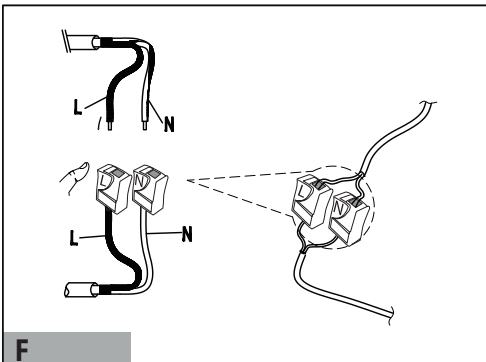

Art.Nr.: 75737, 75738,  
75739

www.eglo.com

ET3909 IR-remote control for article no.75737, 75738, 75739

1	ON	
2	OFF	
3		10%
	hold 3S	10%
4		10%
	hold 3S	10%
5		2700K
	hold 3S	2700K
6		2700K
	hold 3S	2700K
7		10% (warm white)
8		Favourite light color temperature (Press 3 seconds)
9		hold 2S → 60s off
10		2700K → 2700K & 6500K → 6500K