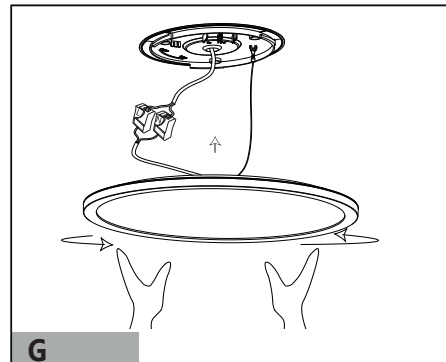

Art.Nr.: 75737, 75738,  
75739

www.eglo.com

ET3909 IR-remote control for article no.75737, 75738, 75739

1	ON	
2	OFF	
3		10%
	hold 3S	10%
4		10%
	hold 3S	10%
5		2700K
	hold 3S	2700K
6		2700K
	hold 3S	2700K
7		10% (warm white)
8		Favourite light color temperature (Press 3 seconds)
9		hold 2S → 60s off
10		2700K → 2700K & 6500K → 6500K