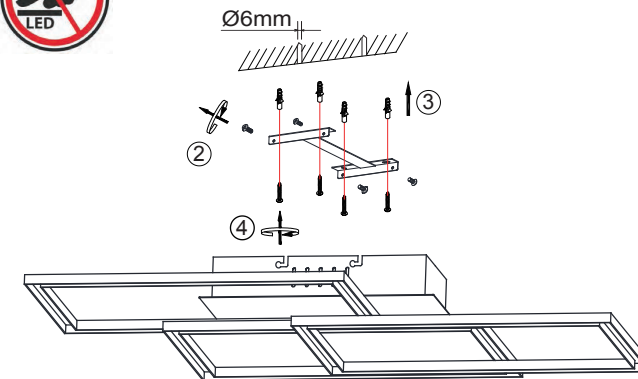

LeuchtenDirekt

LeuchtenDirekt GmbH

Olakenweg 36 · D-59457 Werl

+49(0)2922 9721 9290

Kundenservice@neuhaus-group.de

www.leuchtendirekt.de