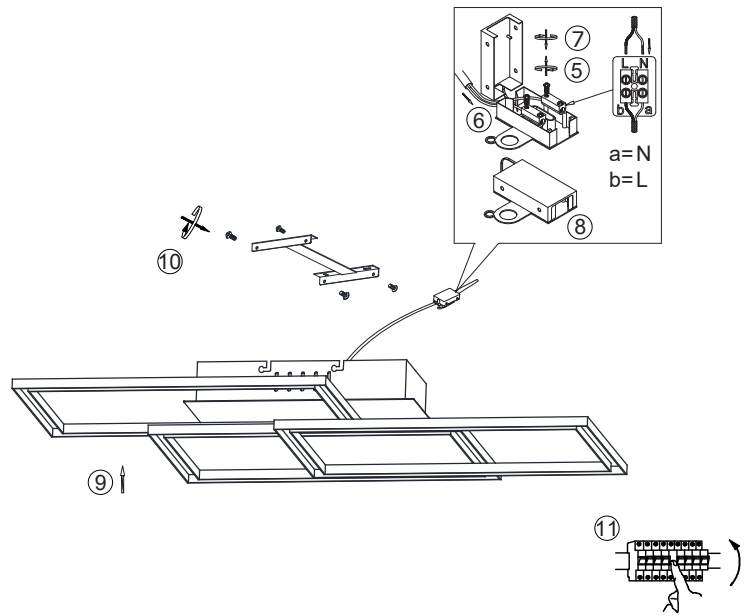

DE

Anleitung für die Fernbedienung

1. Ein / Aus
2. Farbtemperatur ändern
3. Nachtlicht (gelb 5%)
4. Leuchte nach 1 Minute ausschalten
5. Erhöhen der Farbtemperatur
6. Reduzieren der Farbtemperatur
7. Hochdimmen der Helligkeit
  Kurzes Drücken: maximale Helligkeit (max. 100%)
8. Reduzieren der Helligkeit
  Kurzes Drücken: minimale Helligkeit (min. 5%)

Technische Daten

Betriebsspannung: DC3V
Betriebsstrom: <15mA
Reichweite der Fernbedienung: >6m
Fernbedienung: Infrarot
Batterie: 2x 1,5V AAA

GB

Remote Control Instructions

1. On / Off
2. Change color temperature
3. Night light (yellow 5%)
4. Turn off the light after 1 minute
5. Increase color temperature
6. reduce color temperature
7. Dim up the brightness (max. 100%)
  Short press: max. brightness
8. Dim down the brightness (min. 5%)
  Short press: min. brightness

Specifications

Operation voltage: DC3V
Operation current: <15mA
Remote distance: > 6m
Remote Control: Infrared
Battery: 2x 1,5V AAA