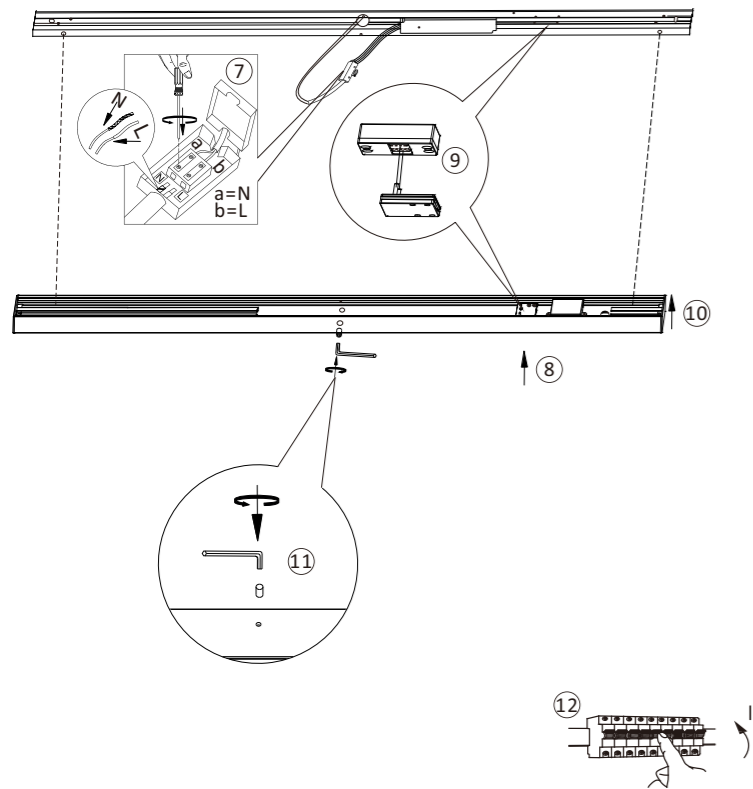

Anlernen der Fernbedienung an die Leuchte

Schalten Sie die Leuchte über den Wandschalter ein. Drücken Sie innerhalb von 5 Sekunden die ON-Taste auf der Fernbedienung. Die Leuchte ist nun angelern und kann über die Fernbedienung gesteuert werden.

!!! Eine Fernbedienung kann unbegrenzt viele Leuchten steuern. Eine Leuchte kann von einer Fernbedienung angesteuert werden !!!

Assigning the remote control to the light

Switch the light on via the wall switch. Press the ON button on remote control within 5 seconds. The light is now assigned and can be operated by the remote control.

!!! A remote control can control an unlimited number of lights. A light can be operated by one remote control !!!

Beschreibung / Description	Betriebsgröße / Operation data
Batterie / Battery	2x AAA, 1,5V
Sendefrequenz / Transmission frequency	433,92 MHz
Sendeleistung / Transmitting power	1,0 mW
Leerlaufstrom / No-load current	0,001 mA
Betriebsstrom / Operating current	max.15 mA
Reichweite der Fernbedienung / Range of the remote control	6-8 m